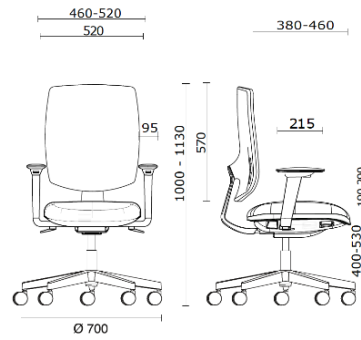

Team Strike Evo

Projects

M3 Mobili, Mexico City, Mexico (2023)

Team Strike Evo Task, black structure and padded backrest

Materials and colours

Mesh back upholstery

Mesh RF - Polo / FiDiVi Service
Available colours 5