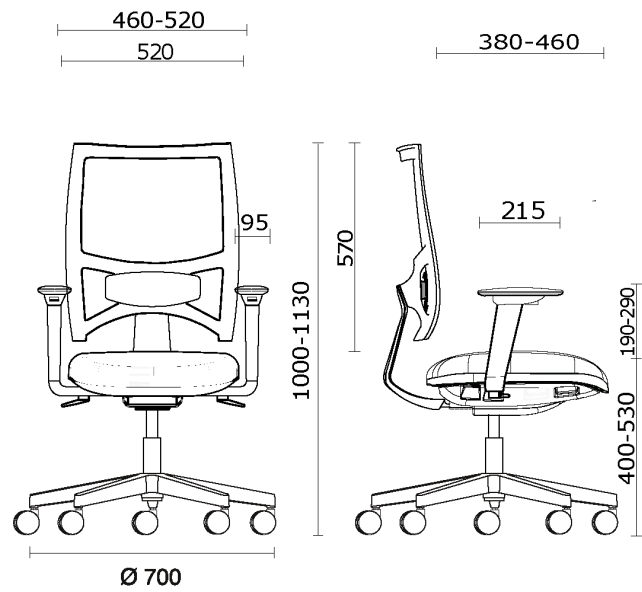

Team Strike Evo

Projects

M3 Mobili, Mexico City, Mexico (2023)

Team Strike Evo Task, with white structure

Materials and colours

Mesh back upholstery

Mesh RF - Polo / FiDiVi Service
Available colours 5

Mesh RR - Runner / Gabriel
Available colours 10