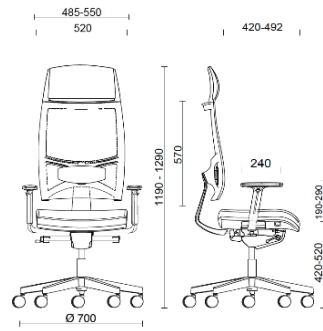

Executive

Materials and colours

Seat Upholstery

Coated fabric NX
Available colours 11

Coated fabric SC -
Secret / Flukso
Available colours 10

Coated fabric NX
Available colours 1

Leather SX + Coated
fabric NX
Available colours 12