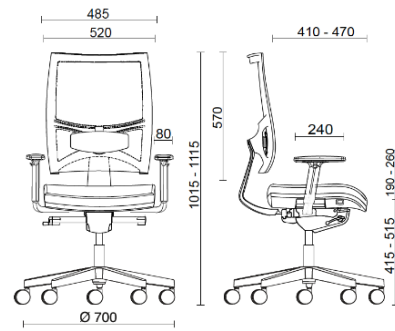

Manager

Materials and colours

Seat Upholstery

Coated fabric NX
Available colours 11

Coated fabric SC -
Secret / Flukso
Available colours 10

Coated fabric NX
Available colours 1

Leather SX + Coated
fabric NX
Available colours 12