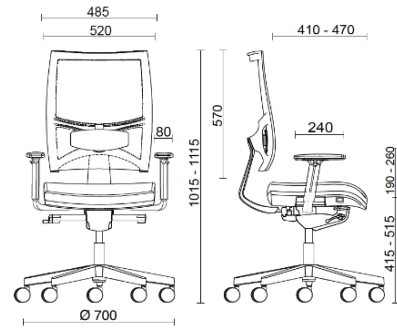

Manager

Materials and colours

Seat Upholstery

Coated fabric NX
Available colours 11

Coated fabric SC -
Secret / Flukso
Available colours 10

Coated fabric NX
Available colours 1

Leather SX + Coated
fabric NX
Available colours 12