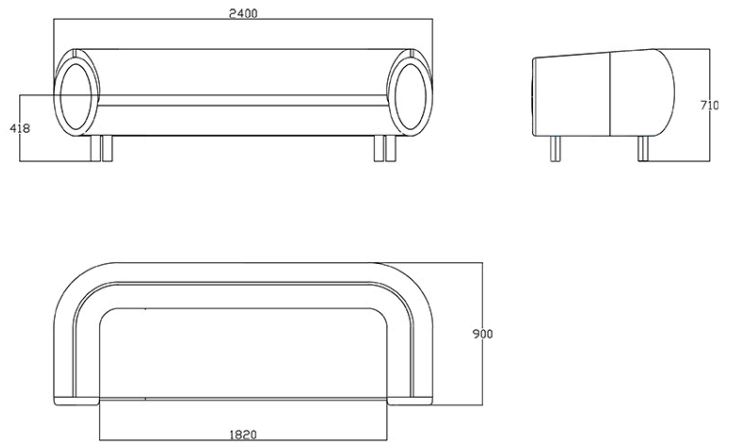

3-seater sofa