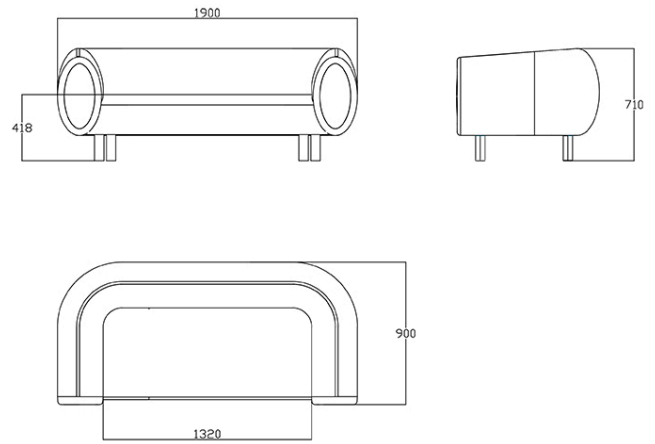

2-seater sofa