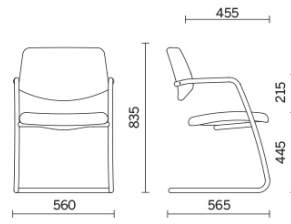

Medium back visitor chair