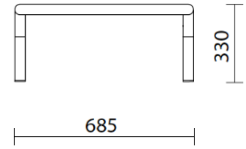

sitland

Bomm

Storie collegate

Your Workspace Showroom, Clerkenwell, Reino Unido (2023)

La Boutique du Centre Pompidou, Paris, Francia (2023)

Mesa Ractangular

FRONT

SIDE