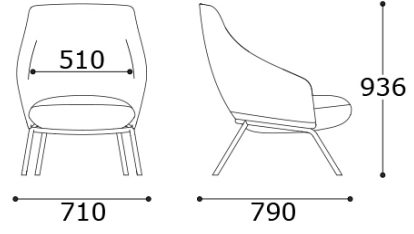

Sillón de respaldo bajo