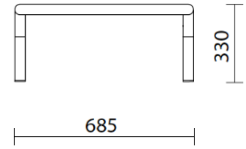

sitland

Bomm

Storie collegate

Your Workspace Showroom, Clerkenwell, Royaume-Uni (2023)

La Boutique du Centre Pompidou, Paris, France (2023)

Fauteuil

FRONT

SIDE