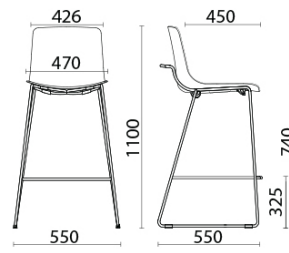

Team Olivia, Sweden, Suède (2022)

Refin Studio, Milan, Italie (2023)

Your Workspace Showroom, Clerkenwell, Royaume-Uni (2023)

Al Khayat Avenue Gallery, Dubai, Émirats Arabes Unis (2023)

Tabouret H 740

Materiali e rivestimenti