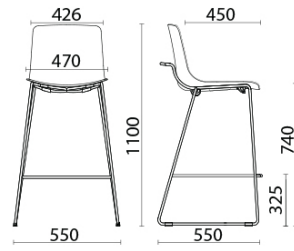

Team Olivia, Sweden, Suède (2022)

Refin Studio, Milan, Italie (2023)

Your Workspace Showroom, Clerkenwell, Royaume-Uni (2023)

Al Khayat Avenue Gallery, Dubai, Émirats Arabes Unis (2023)

Tabouret H 740

Materiali e rivestimenti